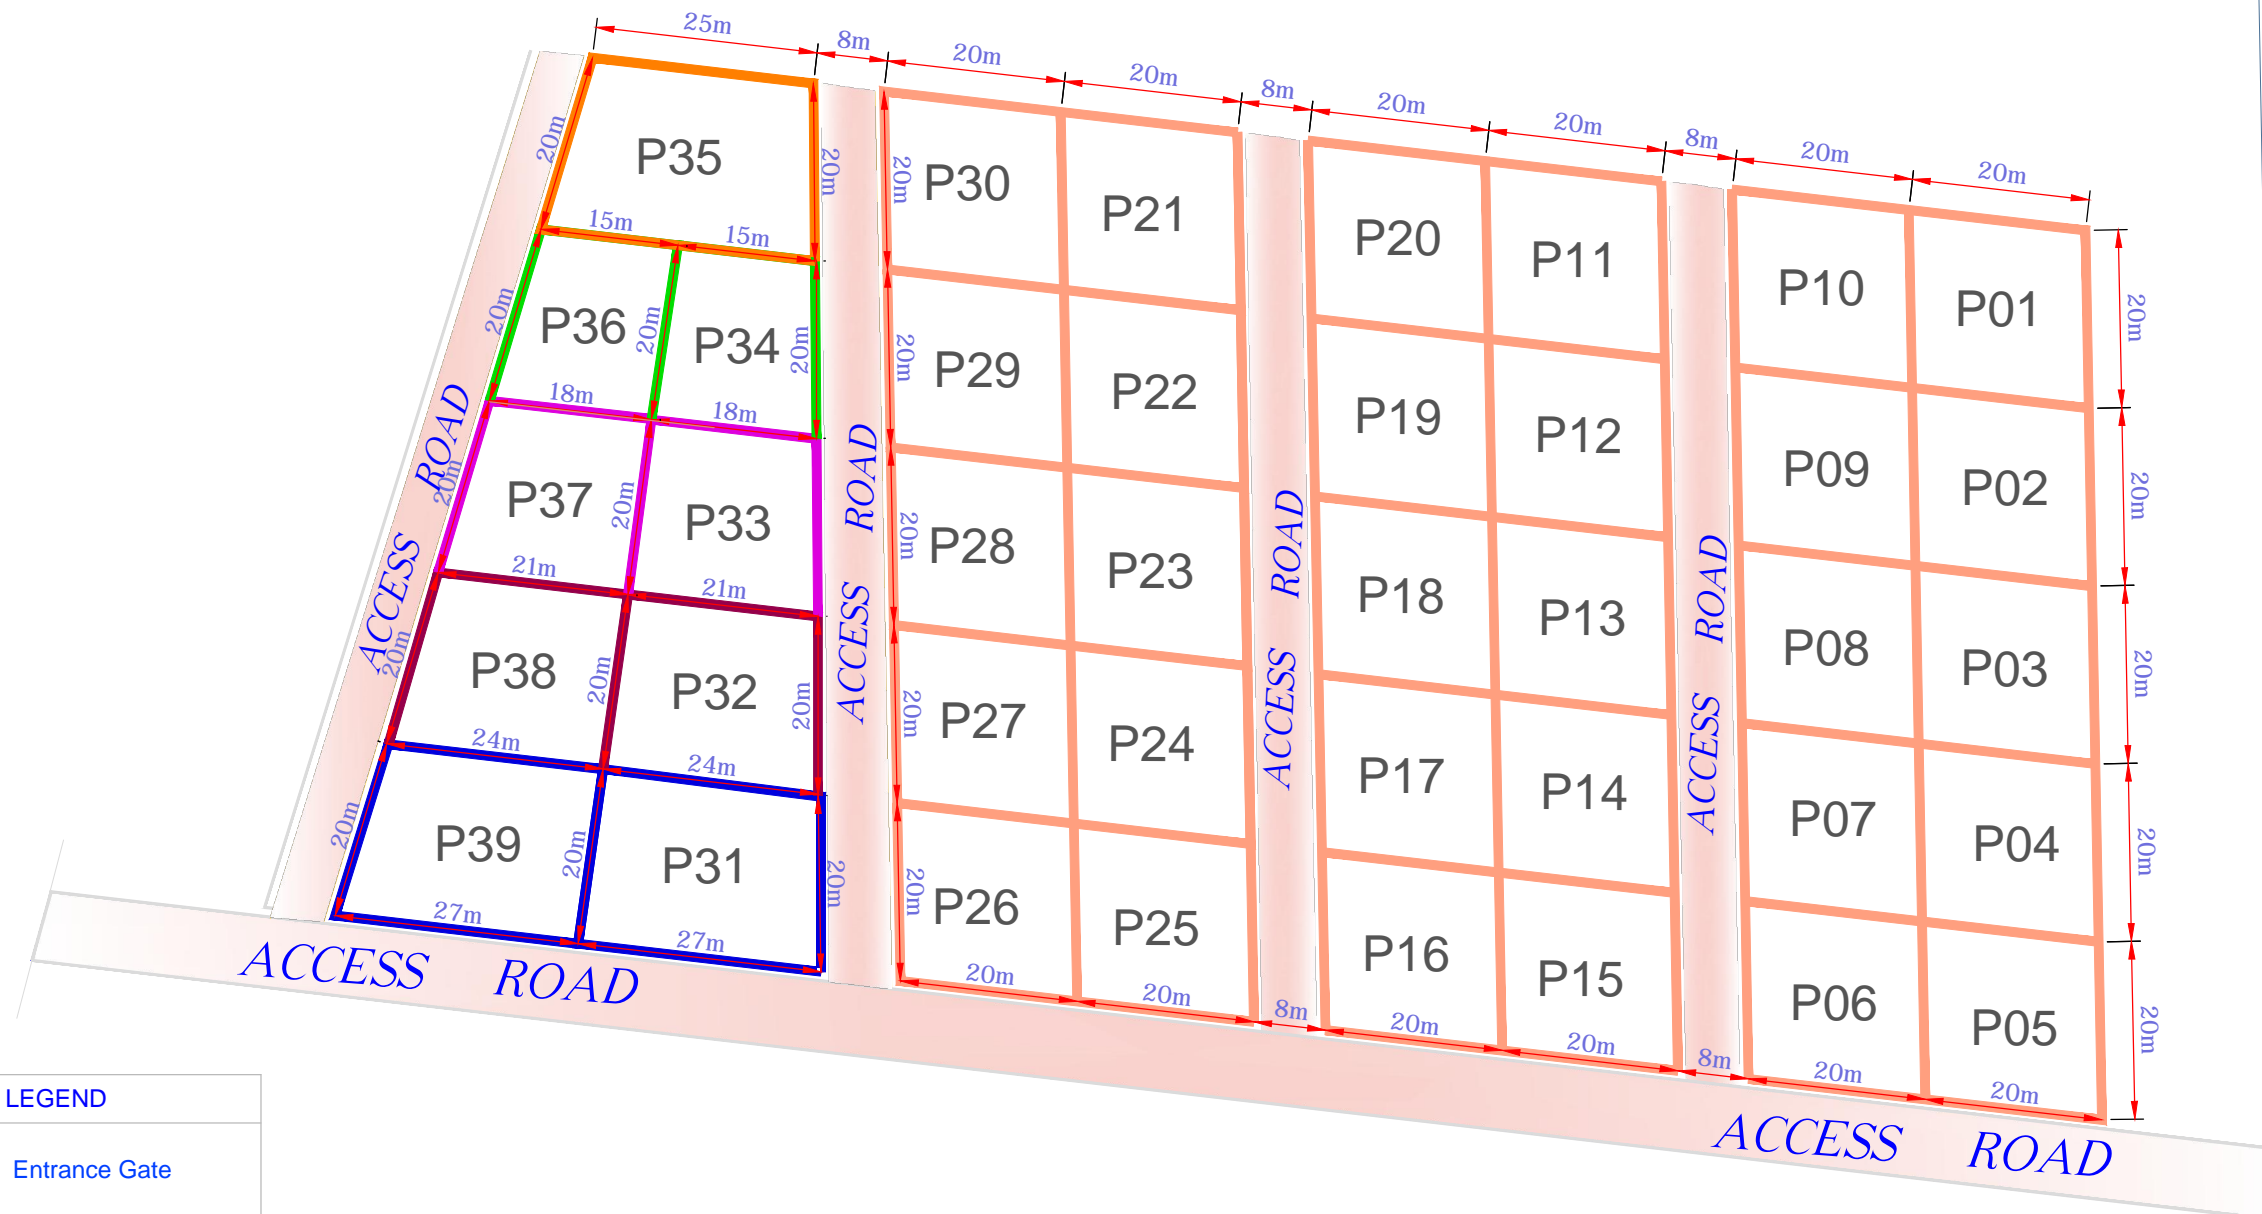

# BLUE OCEAN PROPERTIES

LEGEND	
	Entrance Gate
	Plot Size 20m x 20m
	Plot Size 20 x 25m 20 x 30m
	Plot Size 15 x 20m 18 x 20m
	Plot Size 18 x 20m 20 x 21m
	Plot Size 20 x 21m 20 x 24m
	Plot Size 20 x 24m 20 x 27m